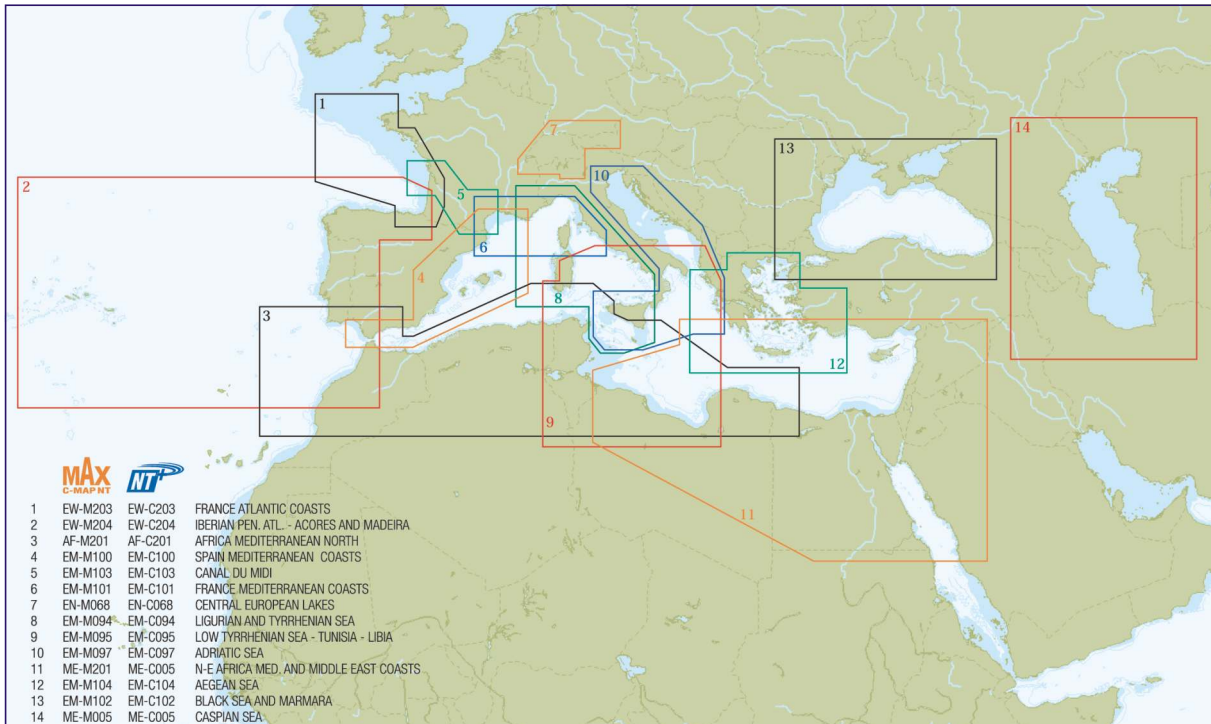

Code # 20582 - NT+ Local
Code # 20586 - C-MAX Local

C-Map Wide

1	EW-M203	EW-C203	FRANCE ATLANTIC COASTS
2	EW-M204	EW-C204	IBERIAN PEN. ATL. - ACORES AND MADEIRA
3	AF-M201	AF-C201	AFRICA MEDITERRANEAN NORTH
4	EM-M100	EM-C100	SPAIN MEDITERRANEAN COASTS
5	EM-M103	EM-C103	CANAL DU MIDI
6	EM-M101	EM-C101	FRANCE MEDITERRANEAN COASTS
7	EN-M068	EN-C068	CENTRAL EUROPEAN LAKES
8	EM-M094	EM-C094	LIGURIAN AND TYRRHENIAN SEA
9	EM-M095	EM-C095	LOW TYRRHENIAN SEA - TUNISIA - LIBIA
10	EM-M097	EM-C097	ADRIATIC SEA
11	ME-M201	ME-C005	N-E AFRICA MED. AND MIDDLE EAST COASTS
12	EM-M104	EM-C104	AEGEAN SEA
13	EM-M102	EM-C102	BLACK SEA AND MARMARA
14	ME-M005	ME-C005	CASPIAN SEA

Code # 20584 - NT+ Wide
Code # 20587 - C-MAX Wide

	NT+	C-MAX	
1	EW-C203	EW-M203	FRANCE ATLANTIC COASTS
2	EW-C204	EW-M204	IBERIAN PEN. ATL. - ACORES AND MADEIRA
3	AF-C201	AF-M201	AFRICA MEDITERRANEAN NORTH
4	EM-C100	EM-M100	SPAIN MEDITERRANEAN COASTS
5	EM-C103	EM-M103	CANAL DU MIDI
6	EM-C101	EM-M101	FRANCE MEDITERRANEAN COASTS
7	EN-C068	EN-M068	CENTRAL EUROPEAN LAKES
8	EM-C094	EM-M094	LIGURIAN AND TYRRHENIAN SEA
9	EM-C095	EM-M095	LOW TYRRHENIAN SEA - TUNISIA - LIBIA
10	EM-C097	EM-M097	ADRIATIC SEA
11	ME-C005	ME-M201	N-E AFRICA MED. AND MIDDLE EAST COASTS
12	EM-C104	EM-M104	AEGEAN SEA
13	EM-C102	EM-M102	BLACK SEA AND MARMANA
14	ME-C005	ME-M005	CASPIAN SEA