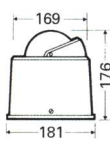

Bussole / Compasses

Ritchie Bussole / Ritchie Compasses

Bussola Explorer RA-91: montaggio su staffa con rosa da 70mm a lettura diretta, facile da installare in più posizioni grazie alla staffa con pomelli regolabile. Adatta ad imbarcazioni medio piccole, è fornita completa di illuminazione a 12V e cupoletta regolabile antiriflesso. Magneti compensatori: incorporati, peso indicativo 454g.

RA-91 - RitchieAngler (Bracket Mount): 2 3/4" Direct-Reading Dial, Easily Adjustable Bracket Mount, No-Glare Gray Finish with High-Visibility Blue Dial, Internal Green Night Lighting, Built-in Compensators to Easily Adjust for Deviation, Movable Sun Shield, DirectiveForce Magnets, Weight: 1lb.

Code # 21452 - staffa 80mm x h 119mm x l 100 mm / bracket 80mm x h 119mm x w 100 mm

Bussola Magnetica RA-93: ad installazione compatta, senza nessun foro ed estremamente semplice. Facilmente rimovibile con un sistema a pulsante. Rosa da 70mm a lettura diretta, adatta per gommoni, derive e piccole imbarcazioni a vela. Illuminazione interna a 12V. Magneti compensatori incorporati, peso indicativo 454g.

RA-93 - RitchieAngler (Surface Mount): 2 3/4" Direct-Reading Dial, Surface Mount with Push-Button Removal for Quick Storage and Security, No-Glare Gray Finish with High-Visibility Blue Dial, Distinctive RitchieAngler Graphics, Internal Green Night Lighting, Built-in Compensators, Movable Sun Shield, DirectiveForce Magnets, Approx. Shipping Weight 1lb. **Code # 21445** - 92,7 mm x h 73 mm