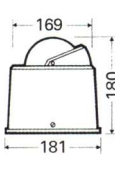

Bussole / Compasses

Ritchie Bussole / Ritchie Compasses

Bussola Explorer RA-91: montaggio su staffa con rosa da 70mm a lettura diretta, facile da installare in più posizioni grazie alla staffa con pomelli regolabile. Adatta ad imbarcazioni medio piccole, è fornita completa di illuminazione a 12V e cupoletta regolabile antiriflesso. Magneti compensatori: incorporati, peso indicativo 454g.

RA-91 - RitchieAngler (Bracket Mount): 2 3/4" Direct-Reading Dial, Easily Adjustable Bracket Mount, No-Glare Gray Finish with High-Visibility Blue Dial, Internal Green Night Lighting, Built-in Compensators to Easily Adjust for Deviation, Movable Sun Shield, DirectiveForce Magnets, Weight: 1lb.

Code # 21452 - staffa 80mm x h 119mm x l 100 mm / bracket 80mm x h 119mm x w 100 mm

Bussola Magnetica RA-93: ad installazione compatta, senza nessun foro ed estremamente semplice. Facilmente rimovibile con un sistema a pulsante. Rosa da 70mm a lettura diretta, adatta per gommoni, derive e piccole imbarcazioni a vela. Illuminazione interna a 12V. Magneti compensatori incorporati, peso indicativo 454g.

RA-93 - RitchieAngler (Surface Mount): 2 3/4" Direct-Reading Dial, Surface Mount with Push-Button Removal for Quick Storage and Security, No-Glare Gray Finish with High-Visibility Blue Dial, Distinctive RitchieAngler Graphics, Internal Green Night Lighting, Built-in Compensators, Movable Sun Shield, DirectiveForce Magnets, Approx. Shipping Weight 1lb. **Code # 21445** - 92,7 mm x h 73 mm