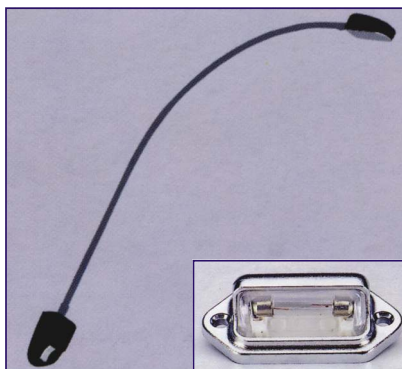

Luci da Interno / Interior Lights

Lampada carteggio flessibile, lunghezza mm600, base e faretto in plastica, stelo in acciaio verniciato nero, illuminazione mediante 8 led.

Flexible reading light. plastic shade & base, black painted steel arm, mm600. 8 led.

12V, 8 Led Bianchi / 8 white led.
Code # 2346 - 12V Led